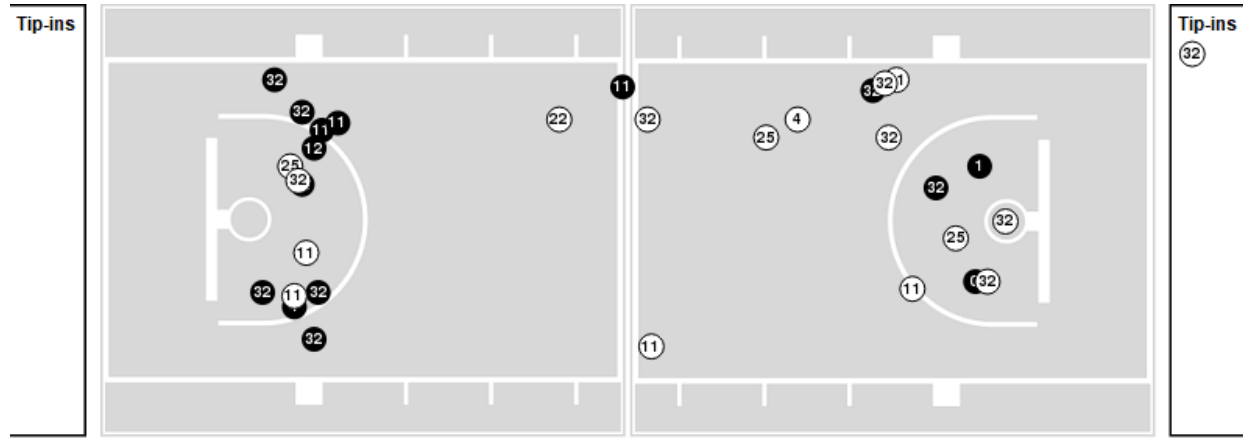

Blow Up Chart

● Made   ○ Missed   N - Player Number

UTSA	M/A	%
Field Goals	25/60	42
2 Points	20/46	43
3 Points	5/14	36
Free Throws	9/13	69

UTSA	M/A	%
Points in the Paint	30 (15 / 31)	48
Fast Break Points	4 (2/2)	100
Second Chance Points	6 (3/10)	30
Effective FG%	46