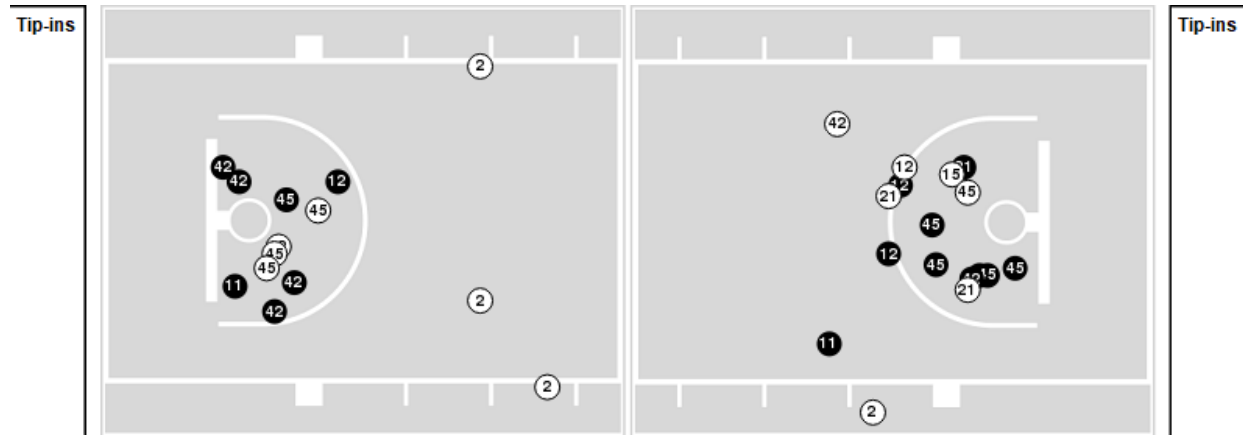

Blow Up Chart

● Made ○ Missed N - Player Number

Wyoming	M/A	%
Field Goals	28/61	46
2 Points	19/35	54
3 Points	9/26	35
Free Throws	15/19	79

Wyoming	M/A	%
Points in the Paint	34 (17 / 28)	61
Fast Break Points	7 (5/6)	83
Second Chance Points	16 (8/11)	73
Effective FG%	53